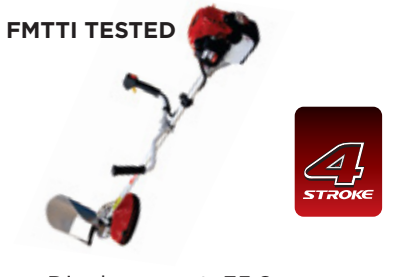

RS 943

FMTTI TESTED

Displacement: 42.7cc
Power Output: 1.25kw
Weight: 8.0kg

RS 436

FMTTI TESTED

Displacement: 35.8cc
Power Output: 0.9kw
Weight: 8.0kg

RB 933

Displacement: 32.6cc
Power Output: 0.9kw
Weight: 8.2kg