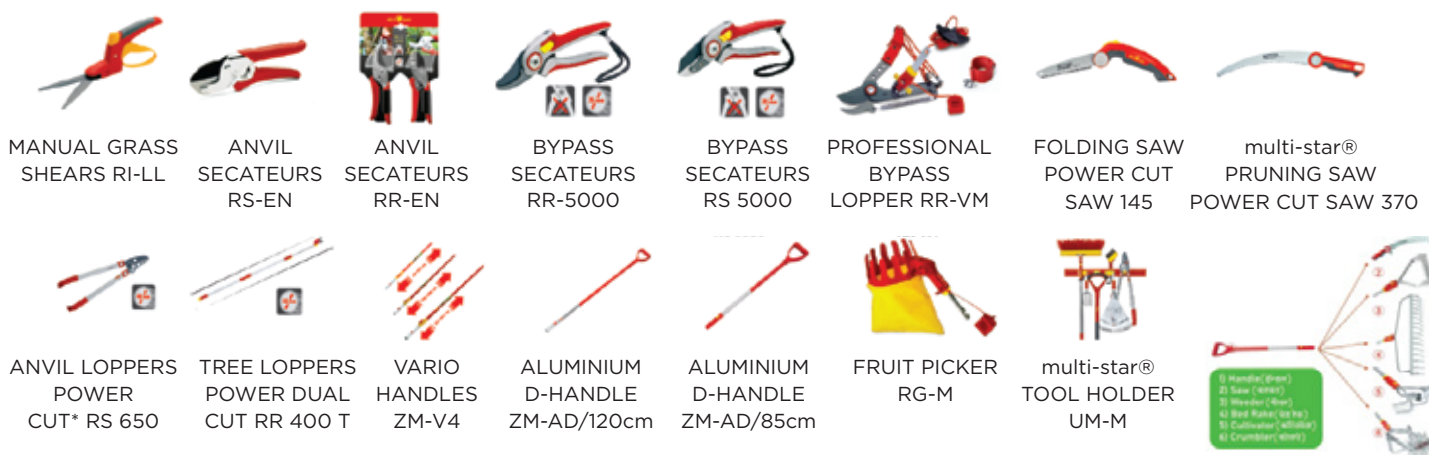

HEDGE TRIMMER

Cutting Length: 40cm
Cutting Width: 16mm,
dual action blades
Weight: 2.1kg

POLE SAW

Bar & Chain: 20cm 18"/3/8" chain
Oil Tank: 60ml/auto oiling
Weight: 2.1kg

TELESCOPIC LOPPER

Cutting: 32mm
Cutting Head: 225° pivotable
Weight: 1.8kg

e-multi-star™ BRUSH / ATTACHMENT JOINT / ATTACHMENT EDGER

BR 16 EM BRUSH

ED 16 EM EDGE CUTTER

JB 11 EM JOINT BRUSH

HAND TOOLS - FOR SOIL WORKING

HAND TOOLS - FOR TREE CARE

HAND TOOLS - FOR LAWN CARE

HANDHELD SPREADER