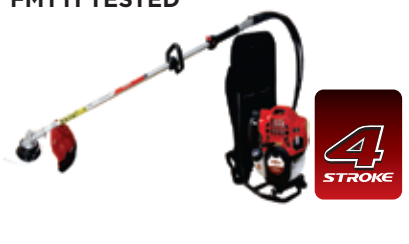

RB 943

FMTTI TESTED

Displacement: 42.7cc
Power Output: 1.25kw
Weight: 8.2kg

RB 436

FMTTI TESTED

Displacement: 35.8cc
Power Output: 0.9kw
Weight: 8.0kg

RS 943 PRO

FMTTI TESTED

Displacement: 42.7cc
Power Output: 1.25kw
Weight: 7.5kg

R 943

Displacement: 42.7cc
Power Output: 1.27kw
Weight: 7.9kg

CC 943

Displacement: 42.7cc
Power Output: 1.27kw
Weight: 7.9kg

OUTDOOR POWER TOOLS

A 340 E