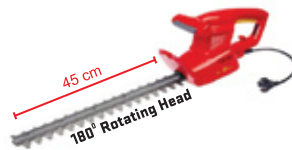

HSE 45 V

Power Output: 230v/600w
Blade Length: 45cm
Weight: 3.8kg