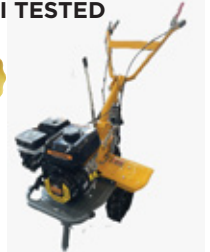

FT 550B

FMTTI TESTED

Displacement: 208cc
Power Output: 4.0kw
Working Width: 950mm